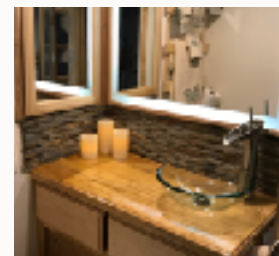

### Kitchen:

- 15 cu ft. Haier Stainless Steel Fridge
- 24" Haier Stainless Steel Gas Freestanding Range
- Haier Over Range Microwave
- Haier Stainless Steel Standard Washer/ Dryer Combo
- Custom Pull Out Spice Rack
- Purification Water Filter
- Toe Kick Drawers
- Soft Close Doors and Drawers
- Slate Backsplash
- Hard Maple Butcher Block
- Custom Birch & Maple Cabinetry
- Solid Surface 24" Countertop
- Stainless Steel Covered Sink
- Pull Down Brushed Nickel Faucet
- Full Size Pantry
- Custom Wine Rack

# THE PIKES PEAK

Offered at \$95,000.00

We are so proud to offer this beautifully customized, luxury 400 sf tiny home. With a full sized kitchen, shower, and patent pending pop out living room, tiny home living has never felt so extraordinary.

### Utilities:

- Tankless Hot Water Heater
- 50amp Electrical Service - 110 v outlets
- 5.5 kilowatt Onan Backup Generator
- 4 Holding Tanks -
  - 1 Brown
  - 1 Gray
  - 2 Freshwater

**Pop Out**

One of the greatest features of the Pike's Peak tiny home is the cutting edge pop out room. With simple push button operation the heavy lifting is done to open the roof and drop the floor, creating a 90 sf living space within minutes. This innovative design creates a maximal living space with a minimally intrusive, patent pending, fold up design.

### Bath:

- Ceramic Bowl Toilet with Hand Spray
- Glass Shower Door
- Full Sized 32" x 32" Shower Unit
- Star Shower Lights
- Mirrored Medicine Cabinet
- Custom Illuminated Mirror
- River Rock Shower and Bathroom Floor
- Glass Vessel Sink
- Brushed Nickel 1 handle Waterfall Faucet
- Ledgestone Slate Backsplash